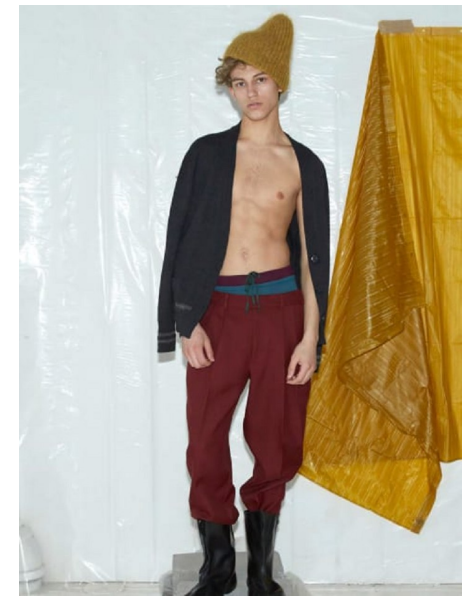

## SCHUYLER MINTON

Height 188cm/6'2" Chest 96cm/38" Waist 77cm/30.5" Inseam 81cm/32"  
Shoe 45 EU/11 US/10.5 UK Hair Brown Eyes Hazel

8000 Sunset Blvd Suite A201 | Los Angeles, CA 90046  
Phone: +1 310 276 0020 | info@twomanagement.com