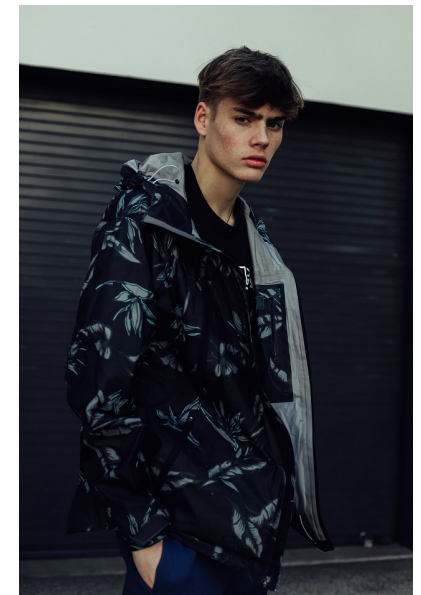

SAVA

Height 185cm/6'1" Chest 91cm/36" Waist 72cm/28.5" Inseam 81cm/32"
Collar 35cm/14" Sleeve 84cm/33" Suit 92cm/36"/46 Suit Length R
Shoe 43 EU/9.5 US/9 UK Hair Strawberry Blonde Eyes Blue

8000 Sunset Blvd Suite A201 | Los Angeles, CA 90046
Phone: +1 310 276 0020 | info@twomanagement.com