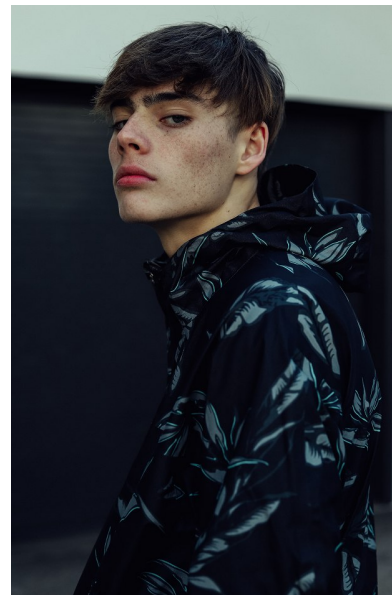

SAVA

Height 185cm/6'1" Chest 91cm/36" Waist 72cm/28.5" Inseam 81cm/32"
Collar 35cm/14" Sleeve 84cm/33" Suit 92cm/36"/46 Suit Length R
Shoe 43 EU/9.5 US/9 UK Hair Strawberry Blonde Eyes Blue

8000 Sunset Blvd Suite A201 | Los Angeles, CA 90046
Phone: +1 310 276 0020 | info@twomanagement.com