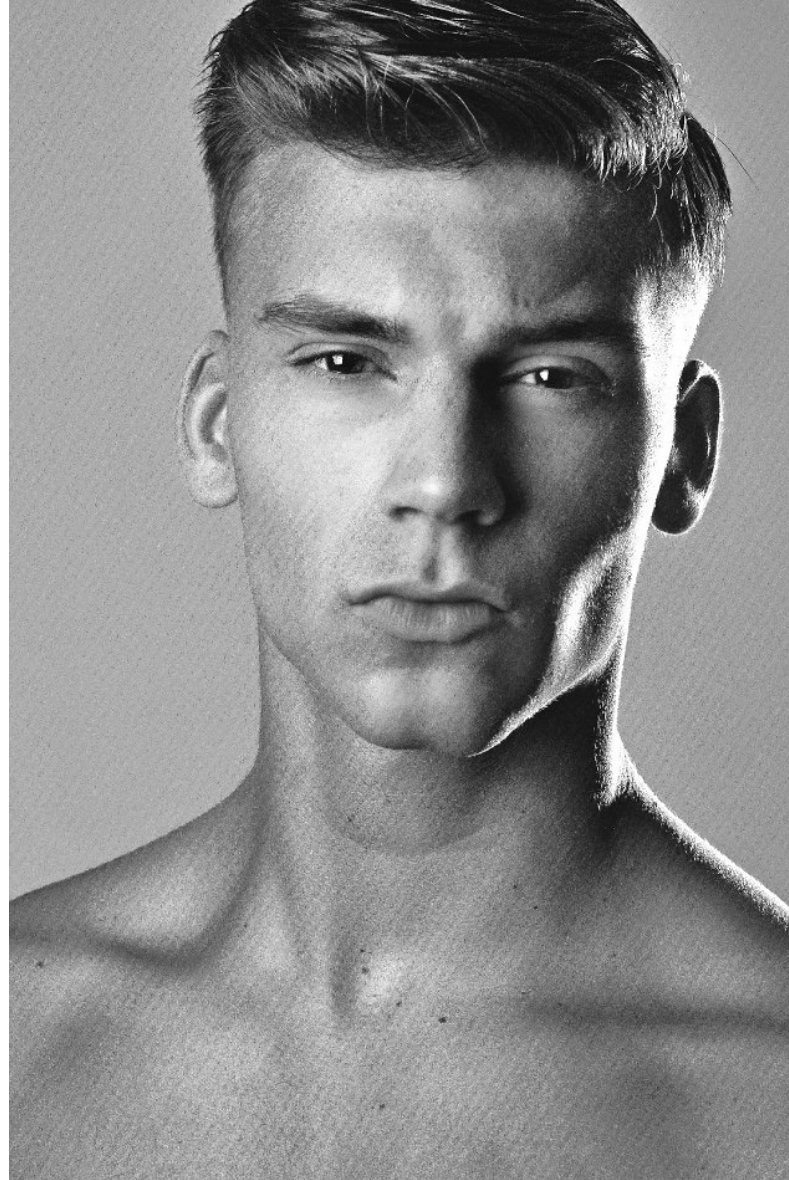

PASCAL VAN DER HAVE

Height 190cm/6'2.5" Chest 96cm/38" Waist 76cm/30" Inseam 81cm/32" Suit 97cm/38"/48 Suit Length R Shoe 44.5 EU/10.5 US/10 UK Hair Dark Blonde Eyes Green

PASCAL VAN DER HAVE

Height 190cm/6'2.5" Chest 96cm/38" Waist 76cm/30" Inseam 81cm/32" Suit 97cm/38"/48 Suit Length R Shoe 44.5 EU/10.5 US/10 UK Hair Dark Blonde Eyes Green