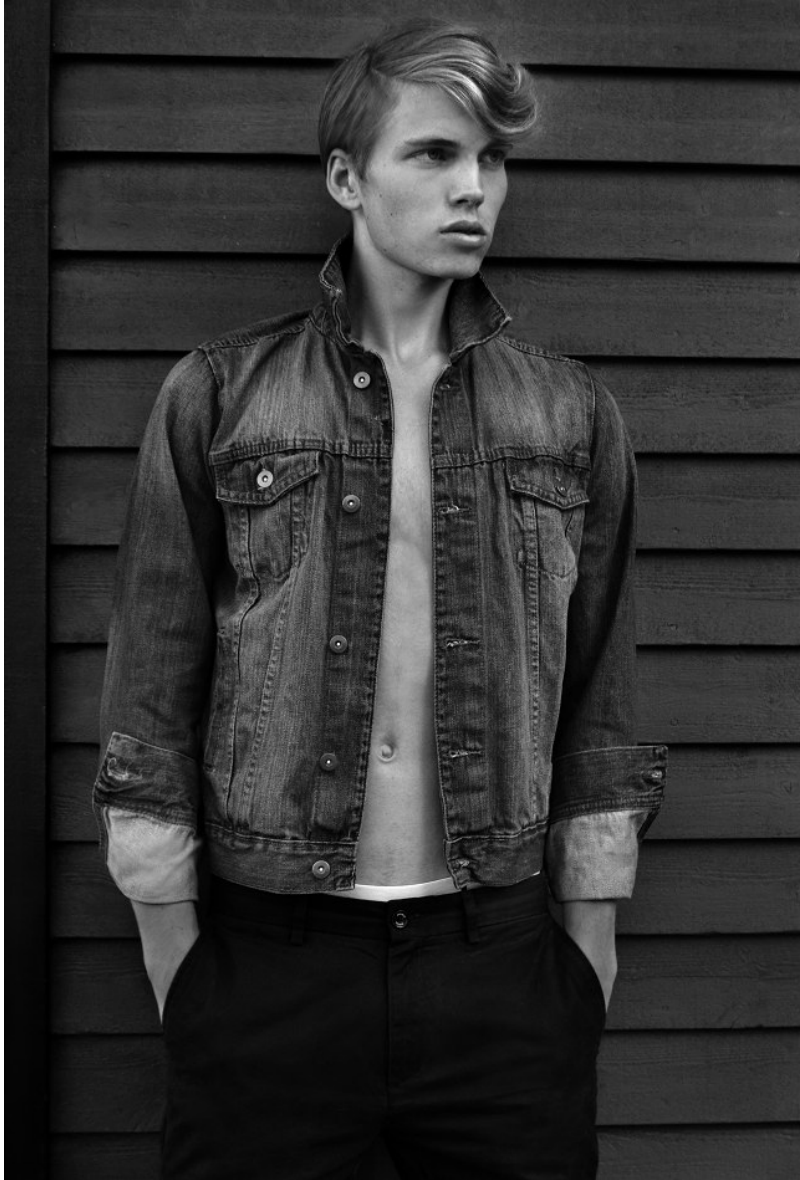

EMIL BLOMBERG

Height 189cm/6'2.5" Chest 92cm/36" Shoe 42 EU/8,5 US/8 UK Hair Brown Eyes Blue

EMIL BLOMBERG

Height 189cm/6'2.5" Chest 92cm/36" Shoe 42 EU/8.5 US/8 UK Hair Brown Eyes Blue

EMIL BLOMBERG

Height 189cm/6'2.5" Chest 92cm/36" Shoe 42 EU/8.5 US/8 UK Hair Brown Eyes Blue