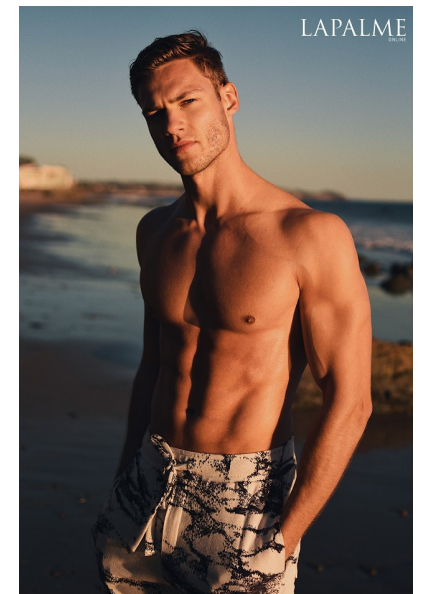

## TOBIAS REUTER

Height 186cm/6'1.5" Chest 101cm/40" Waist 79cm/31" Inseam 81cm/32"  
Collar 38cm/15" Sleeve 89cm/35" Suit 101cm/40"/50 Suit Length R  
Shoe 43 EU/9.5 US/9 UK Hair Blonde Eyes Blue

8000 Sunset Blvd Suite A201 | Los Angeles, CA 90046  
Phone: +1 310 276 0020 | [info@twomanagement.com](mailto:info@twomanagement.com)