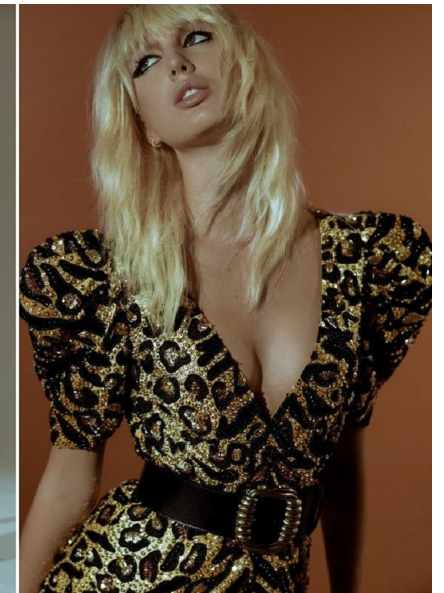

OLYMPIA

Height 174cm/5'8.5" Bust 81cm/32" Waist 62cm/24.5" Hips 86cm/34"
Dress 32 EU/2 US/4 UK Hair Blonde Eyes Blue

8000 Sunset Blvd Suite A201 | Los Angeles, CA 90046
Phone: +1 310 276 0020 | info@twomanagement.com