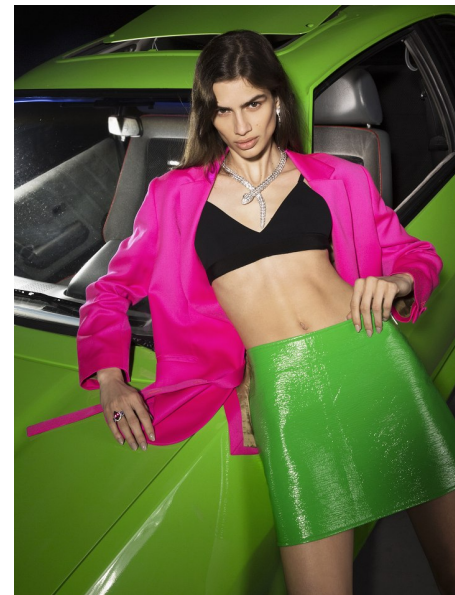

LINDA HELENA

Height 177cm/5'9.5" Bust 81cm/32" Waist 59cm/23" Hips 86cm/34"
Dress 32 EU/2 US/4 UK Shoe 41 EU/10 US/7 UK Hair Brown Eyes Brown

8000 Sunset Blvd Suite A201 | Los Angeles, CA 90046
Phone: +1 310 276 0020 | info@twomanagement.com