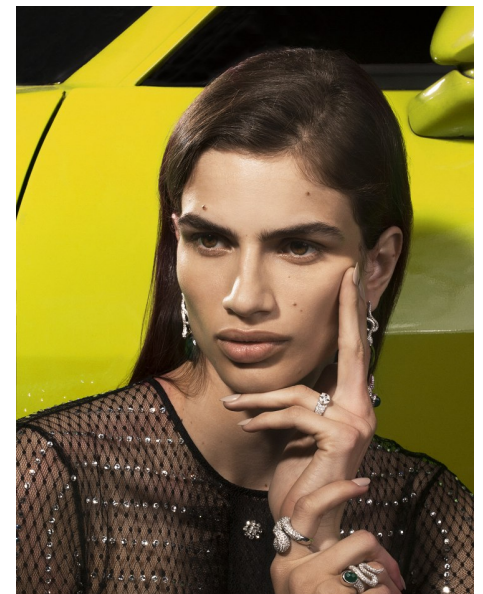

LINDA HELENA

Height 177cm/5'9.5" Bust 81cm/32" Waist 59cm/23" Hips 86cm/34"
Dress 32 EU/2 US/4 UK Shoe 41 EU/10 US/7 UK Hair Brown Eyes Brown

8000 Sunset Blvd Suite A201 | Los Angeles, CA 90046
Phone: +1 310 276 0020 | info@twomanagement.com