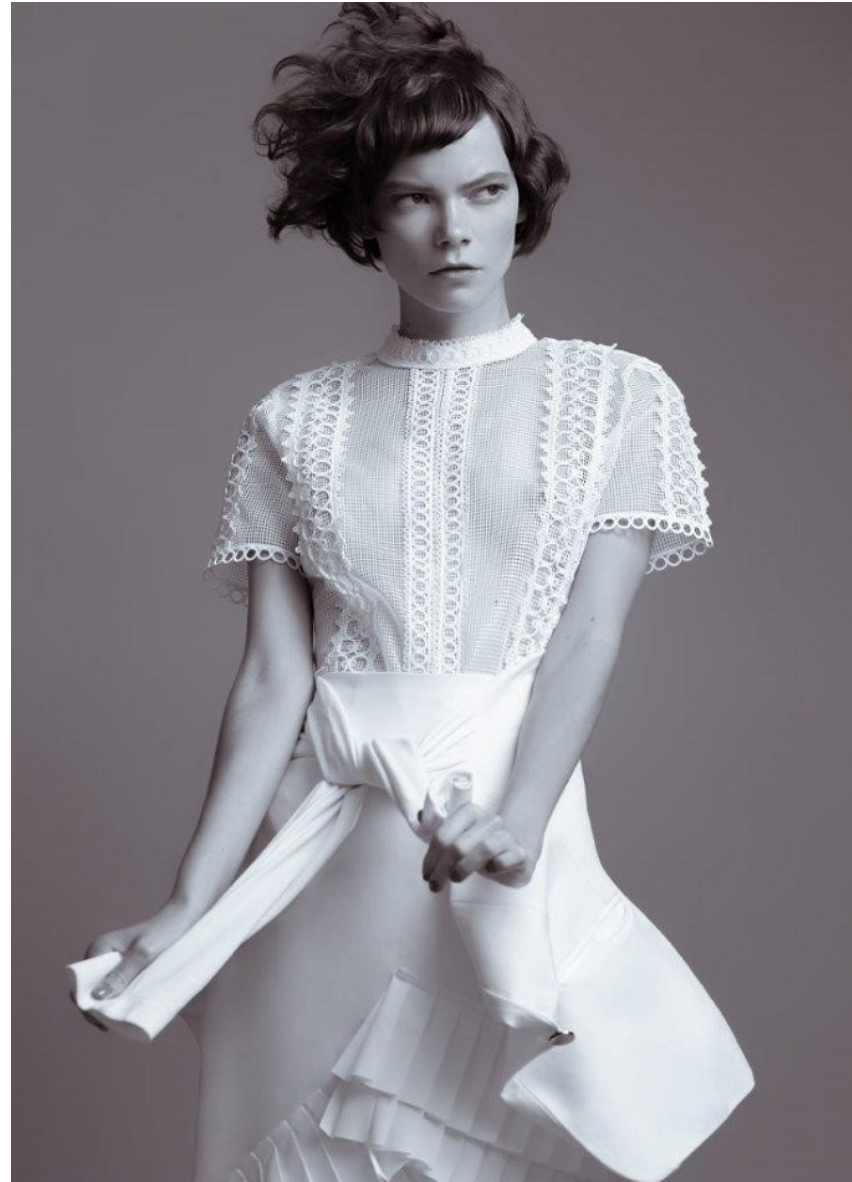

ELLEN PINAFFI

Height 178cm/5'10" Bust 82cm/32.5" Waist 60cm/23.5" Hips 86cm/34" Shoe 38 EU/7 US/5 UK Hair Chestnut Eyes Brown

ELLEN PINAFFI

Height 178cm/5'10" Bust 82cm/32.5" Waist 60cm/23.5" Hips 86cm/34" Shoe 38 EU/7 US/5 UK Hair Chestnut Eyes Brown