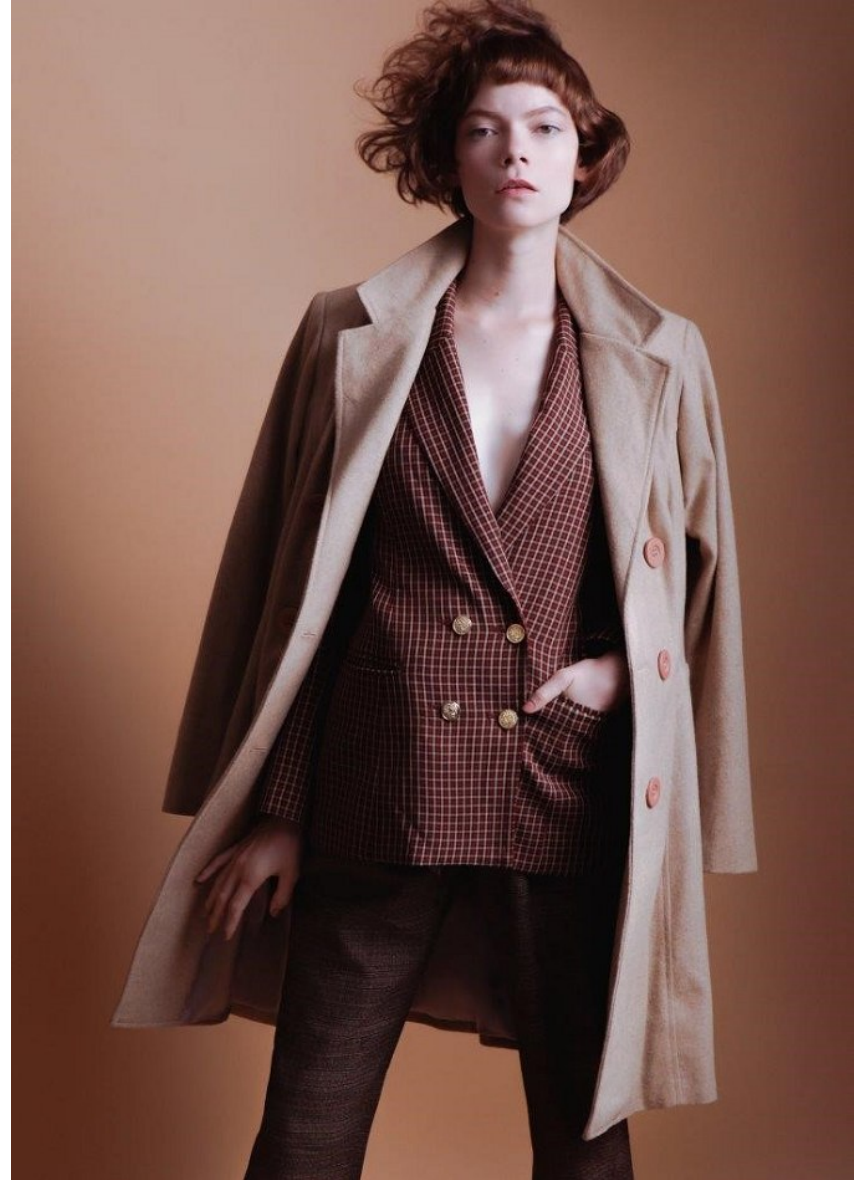

ELLEN PINAFFI

Height 178cm/5'10" Bust 82cm/32.5" Waist 60cm/23.5" Hips 86cm/34" Shoe 38 EU/7 US/5 UK Hair Chestnut Eyes Brown

ELLEN PINAFFI

Height 178cm/5'10" Bust 82cm/32.5" Waist 60cm/23.5" Hips 86cm/34" Shoe 38 EU/7 US/5 UK Hair Chestnut Eyes Brown