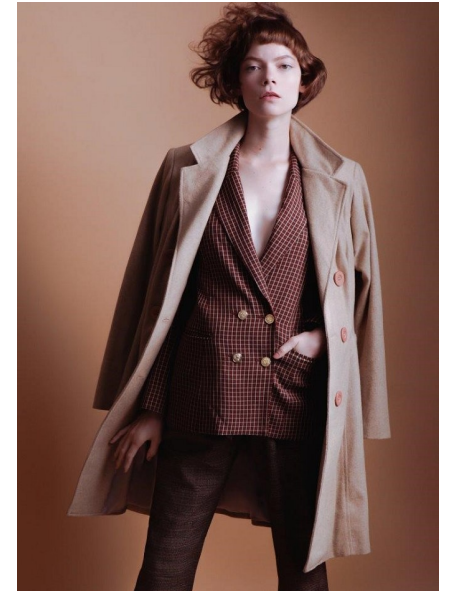

ELLEN PINAFFI

Height 178cm/5'10" Bust 82cm/32.5" Waist 60cm/23.5" Hips 86cm/34"
Shoe 38 EU/7 US/5 UK Hair Chestnut Eyes Brown

8000 Sunset Blvd Suite A201 | Los Angeles, CA 90046
Phone: +1 310 276 0020 | info@twomanagement.com