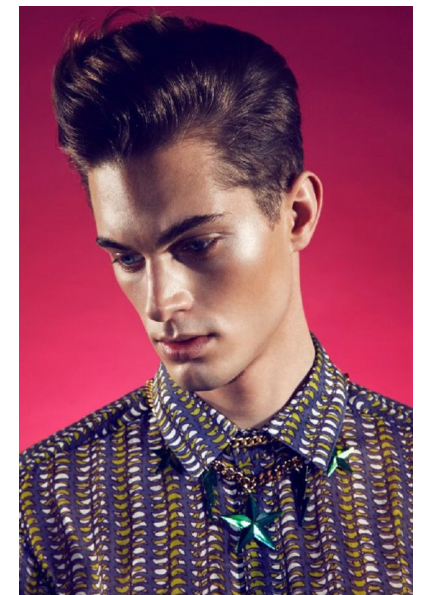

GREG NAWRAT

Height 192cm/6'3.5" Chest 96cm/38" Waist 79cm/31" Suit 101cm/40"/50
Suit Length L Shoe 46 EU/11.5 US/11 UK Hair Dark Blonde Eyes Blue

8000 Sunset Blvd Suite A201 | Los Angeles, CA 90046
Phone: +1 310 276 0020 | info@twomanagement.com