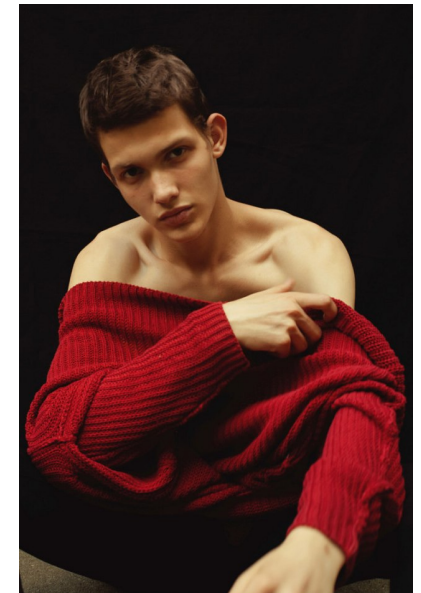

ANTON H

Height 188cm/6'2" Chest 89cm/35" Waist 71cm/28" Inseam 92cm/36"
Collar 35cm/14" Shoe 44 EU/10 US/9.5 UK Hair Brown Eyes Brown

8000 Sunset Blvd Suite A201 | Los Angeles, CA 90046
Phone: +1 310 276 0020 | info@twomanagement.com