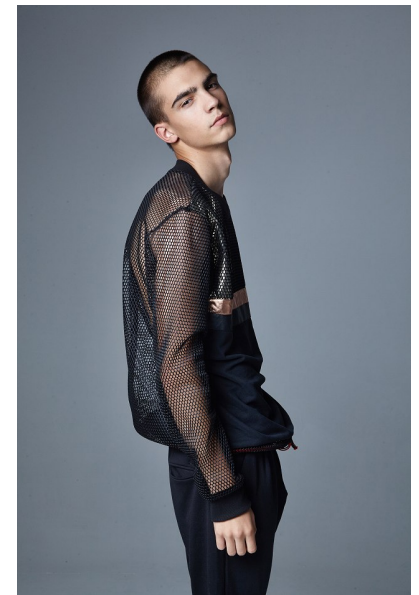

VUK C

Height 188cm/6'2" Chest 88cm/34.5" Waist 71cm/28"
Suit 88cm/34.5"/44.5 Shoe 45 EU/11 US/10.5 UK Hair Brown Eyes Brown

8000 Sunset Blvd Suite A201 | Los Angeles, CA 90046
Phone: +1 310 276 0020 | info@twomanagement.com