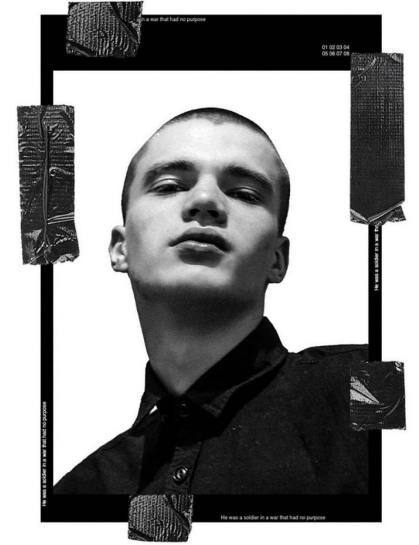

DALIBOR

Height 189cm/6'2.5" Chest 91cm/36" Waist 70cm/27.5"
Suit 91cm/36"/46 Shoe 46 EU/11.5 US/11 UK Hair Brown Eyes Brown

8000 Sunset Blvd Suite A201 | Los Angeles, CA 90046
Phone: +1 310 276 0020 | info@twomanagement.com