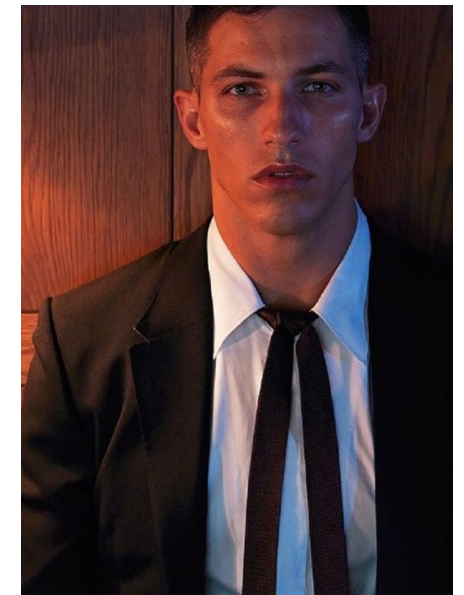

CHRISTOS K

Height 184cm/6'0.5" Chest 103cm/40.5" Waist 81cm/32"
 Inseam 81cm/32" Collar 39cm/15.5" Sleeve 71cm/28" Suit 101cm/40"/50
 Suit Length R Shoe 43.5 EU/10 US/9.5 UK Hair Brown Eyes Green/Grey

8000 Sunset Blvd Suite A201 | Los Angeles, CA 90046
 Phone: +1 310 276 0020 | info@twomanagement.com