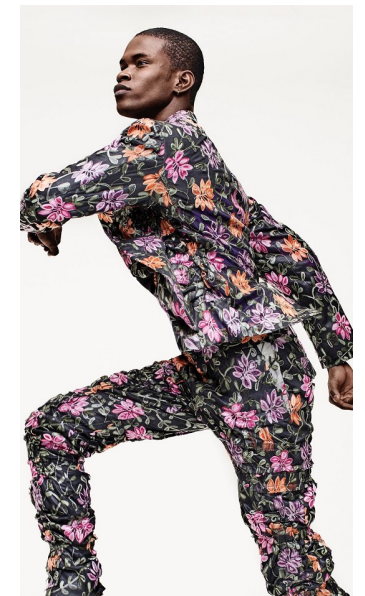

SALOMON DIAZ

Height 188cm/6'2" Chest 92cm/36" Waist 76cm/30" Shoe 43.5 EU/10
US/9.5 UK Hair Black Eyes Brown

8000 Sunset Blvd Suite A201 | Los Angeles, CA 90046
Phone: +1 310 276 0020 | info@twomanagement.com